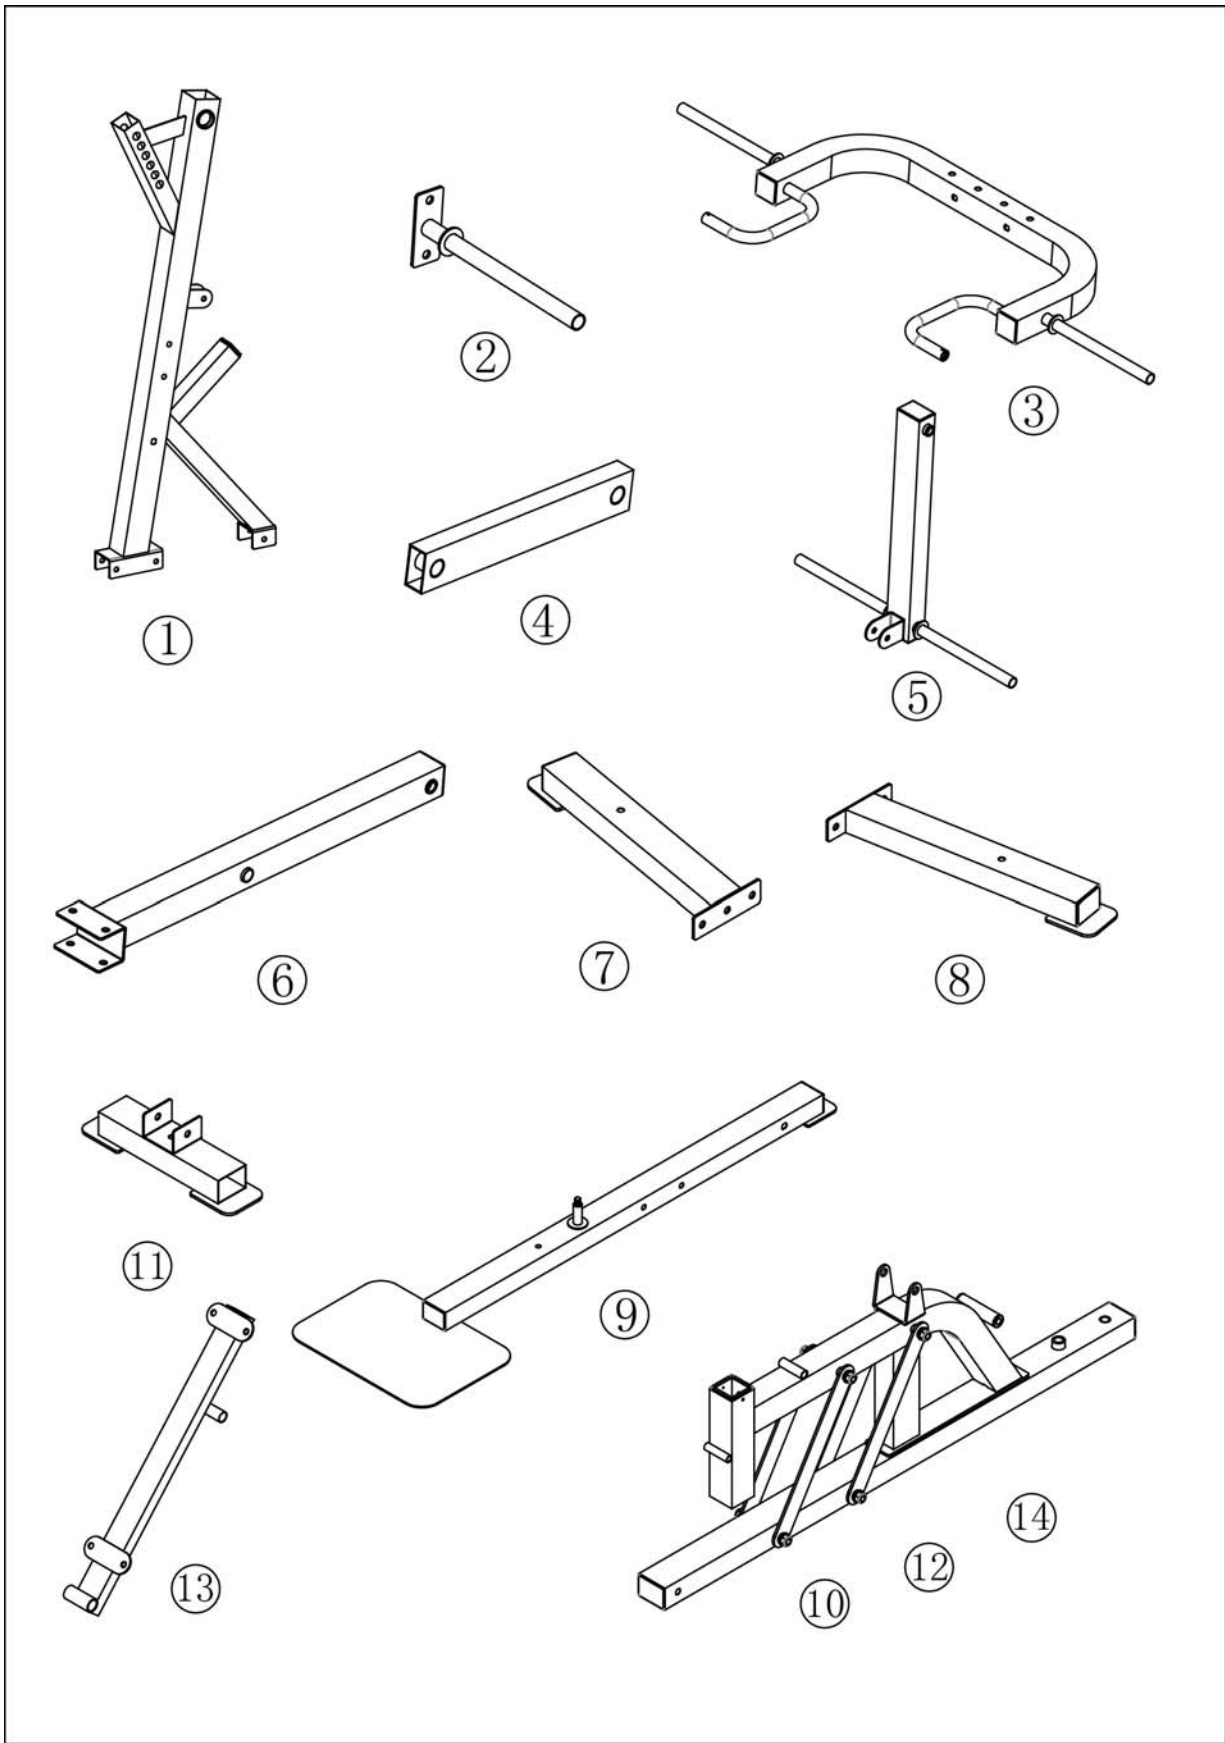

## MARCY PRO Compact Gym PM-4400

**IMPORTANT:** Please read the Important Assembly Information in the Owner's manual before assembling this product.

**Assembly Manual**

111201

15

16

17

18