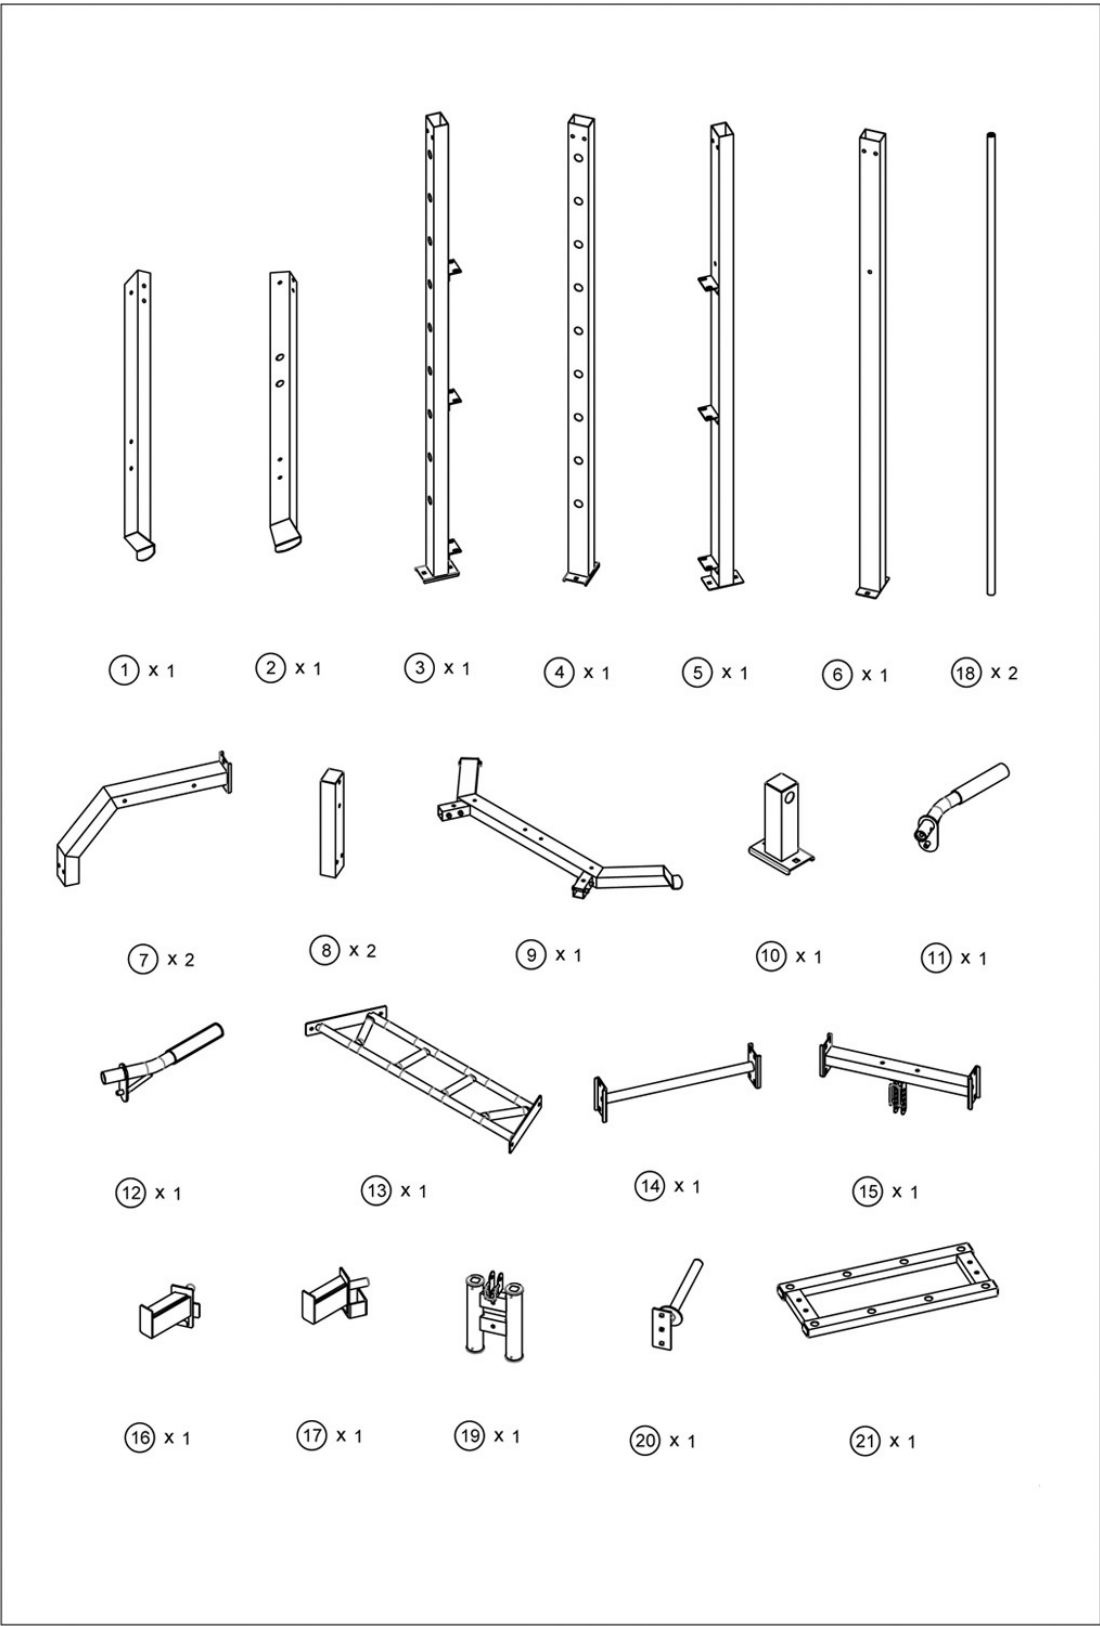

MARCY[®]

POWER CAGE

SM-3551

IMPORTANT: Please read the Important Safety Notice and Assembly Information in the Owner's manual before assembling this product.

Assembly Manual

140814

②② X 4

②③ X 2

②④ ②⑤ X 1

②⑥ X 1

②⑦ X 7

②⑧ X 4

②⑨ X 1

③⑩ X 2

③① X 1

③⑧ X 1

- | | | | | | |
|---------|---|--------------|---------|---|--------|
| ⑤6 x 12 |  | M10 x 2 3/4" | ⑥2 x 20 |  | Φ 3/4" |
| ⑤9 x 2 |  | M10 x 2" | ⑥4 x 14 |  | M10 |
| ⑤7 x 4 |  | M10 x 3/4" | | | |

59 x 2

M10 x 2"

62 x 4

Φ 3/4"

64 x 2

M10

3

⑤6 x 10		M10 x 2 3/4"	④5 x 8		Φ 5/8"
⑤8 x 4		M10 x 1 3/4"	⑥2 x 34		Φ 3/4"
⑤7 x 8		M10 x 3/4"	⑥4 x 22		M10
⑥5 x 8		M8 x 5/8"			

⑥0 X 4 